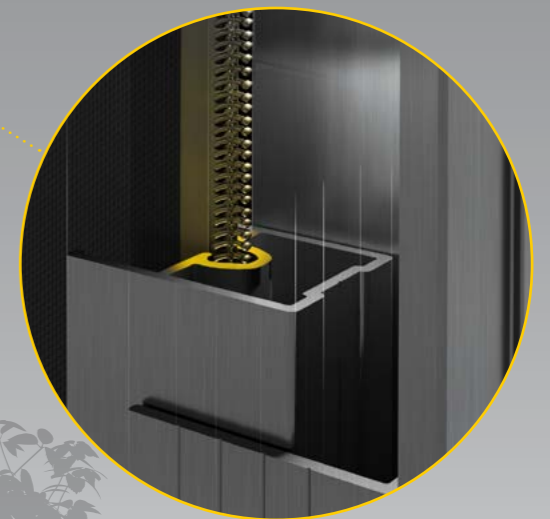

Your custom designed blinds can be made in widths up to 5.8 metres or an impressive 7 metres with Zipscreen Extreme, offering you an external solution to fit almost any area.

Customised headbox configuration

Zipscreen's head boxes are manufactured from high-quality aluminium featuring a modern, square profile. Take advantage of the versatile installation options offering either a full or semi enclosed cassette.

One action Ultra-Lock

Exclusive to Zipscreen, the patented Ultra-Lock is a hidden locking mechanism that integrates into the side channel of the system. The result? A secure and tensioned blind with an ultra-smooth taut fabric finish.

Hidden fabric retention

Concealed within the channels, z-LOCK™ securely fastens the fabric in position creating a strong, streamlined finish. With precision integration, the zip-guided system ensures zero gaps between the fabric and channel while ensuring an effortless operation.