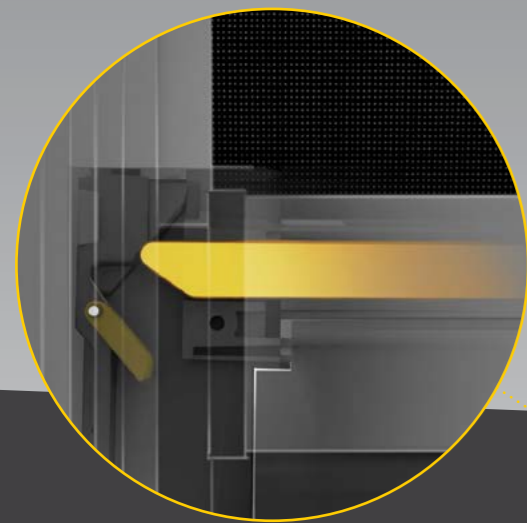

Your custom designed blinds can be made in widths up to 5.8 metres or an impressive 7 metres with Zipscreen Extreme, offering you an external solution to fit almost any area.

Customised headbox configuration

Zipscreen's head boxes are manufactured from high-quality aluminium featuring a modern, square profile. Take advantage of the versatile installation options offering either a full or semi enclosed cassette.

One action Ultra-Lock

Exclusive to Zipscreen, the patented Ultra-Lock is a hidden locking mechanism that integrates into the side channel of the system. The result? A secure and tensioned blind with an ultra-smooth taut fabric finish.

Hidden fabric retention

Concealed within the channels, z-LOCK™ securely fastens the fabric in position creating a strong, streamlined finish. With precision integration, the zip-guided system ensures zero gaps between the fabric and channel while ensuring an effortless operation.