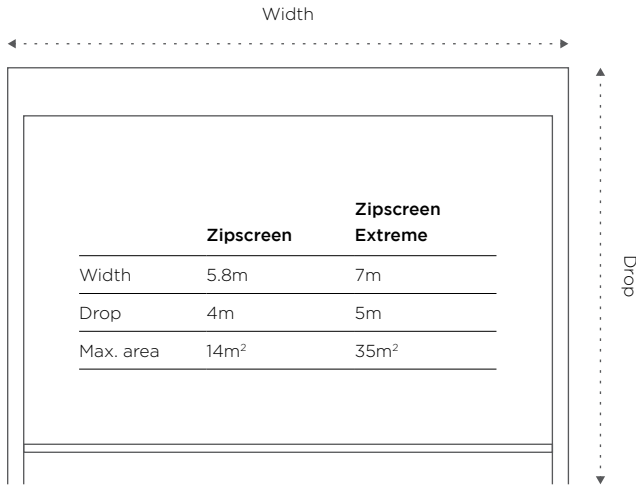

Zipscreen control options

“Hey Siri...
open my shades”

Manual

Control your Zipscreen manually, using either a cost-effective spring or crank solution. Simply open or close by hand using the weight bar or by winding the detachable crank handle.

Capacity

System options

Profiles

Zipscreen
Headbox

Zipscreen
Open Bracket

Zipscreen Extreme
Headbox

Zipscreen Extreme
Open Bracket

Colours